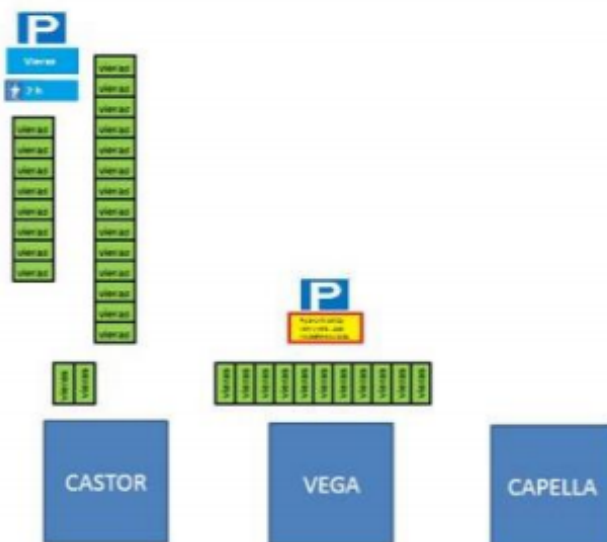

The reception and information desk for visitors is located in the Vega building. The reception is open on business days from 8 AM to 4 PM. The main doors of other buildings are locked.

Check in in the reception of the Vega building and we will be notified to meet you.

## **PARKING**

The Polaris Business Park visitors' parking spots are located in front of the Castor and Vega buildings. Outside the Castor building, parking is allowed for two hours with a parking disc. Parking in front of the Vega building requires a permit that can be obtained from the reception.